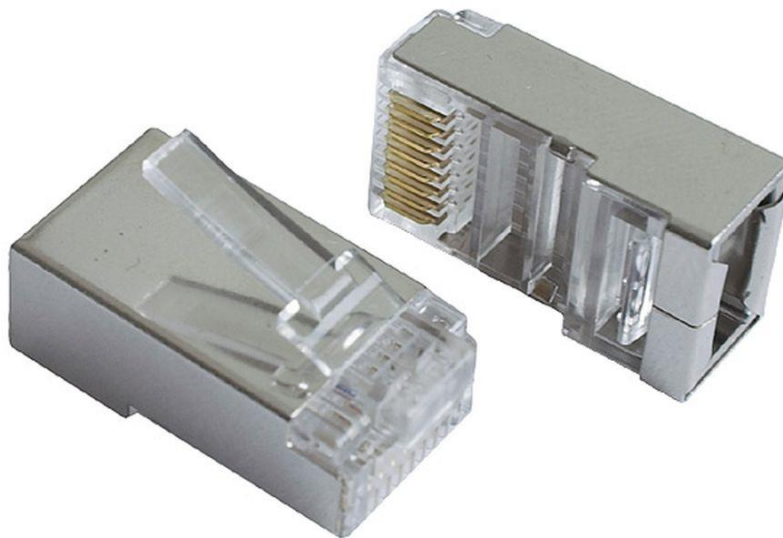

Shielded Plugs

SilverNet Ltd

Address: 2 Vermont Place | Tongwell | Milton Keynes | MK15 8JA | United Kingdom

Phone: +44 (0)871 2233 067 | Fax: +44 (0)870 622 0254

Web: www.silvernet.com