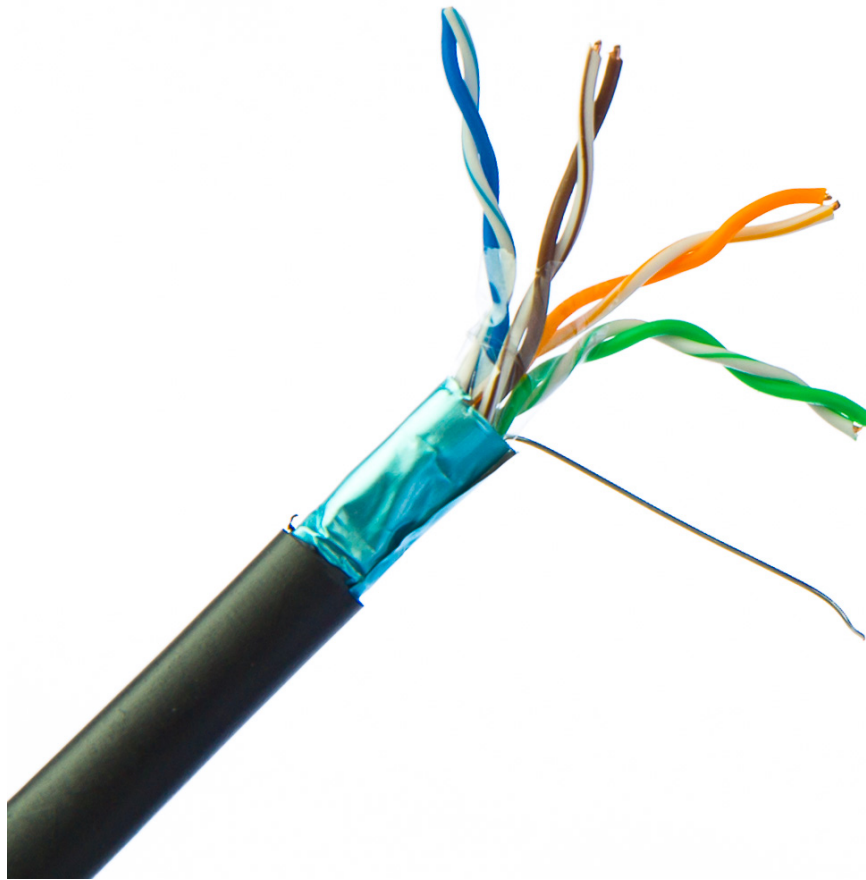

10 Meter Long. Solid Copper Core outdoor Shielded Ethernet network cable including Shielded Network Plugs.

1 off unterminated cable
2 off Network Plugs
per pack

Part Code: SIL DLC 10M

20 Meter Long. Solid Copper Core outdoor Shielded Ethernet network cable including Shielded Network Plugs.

1 off unterminated cable
2 off Network Plugs
per pack

Part Code: SIL DLC 20M

50 Meter Long. Solid Copper Core outdoor Shielded Ethernet network cable including Shielded Network Plugs.

1 off unterminated cable
2 off Network Plugs
per pack

Part Code: SIL DLC 50M

90 Meter Long. Solid Copper Core outdoor Shielded Ethernet network cable including Shielded Network Plugs.

1 off unterminated cable
2 off Network Plugs
per pack

Part Code: SIL DLC 90M